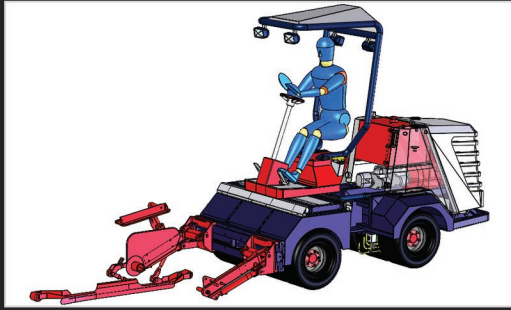

Trilo BRL 120

Installing sods the easy way: Forward instead of backward.

www.trilo.com

TRILO BRL 120 SOD INSTALLER

The BRL 120 self-propelled big roll installer is the machine to install your sod in a quick and efficient way. With a maximum roll width of 120 cm you can install a soccer field in just one long day.

With the BRL 120 you install sod the easy way. You lay out the sod in front of you and roll it tight with the 7 hydraulic driven wheels.

The driving speed is variable up to 18 km/h. The operators platform has a side shift from 120 cm which give the operator an excellent view on the edge.

A smart patented feature guides the laying process, resulting in a field without any trace of the seams. No grass along the edges folded under the next layout nor overlaps or gaps, which otherwise has to be closed by time consuming moving the heavy slabs with rakes.

The 7 pendling wheels under the machine leave no traces on the field, but will act like a roller during the layout process. Fingertip control when it comes to handling, steering and driving. More than 8 years extensive work in the field has proven that this machine does an excellent job, reducing layout time and the amount of work as well as improving the quality of the field.